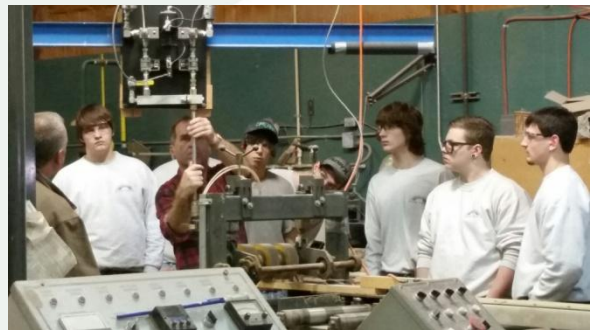

PRESS RELEASE

SUN Tech Students Tour Local Manufacturing Facilities

For immediate release - December 9, 2014: Students from the SUN Area Technical Institute recently toured the manufacturing facilities of Timberhaven Log Homes located in Lewisburg, PA. Nearly two dozen students and instructors from the Carpentry and Advanced Wood Products Manufacturing classes participated in the tour.

Kevin Hoover, Tech Specialist at Timberhaven Log Homes, serves on the advisory board of SUN Tech's Carpentry class. He provided the students with a personalized tour of Timberhaven's planer mill and production shop. Students also enjoyed a step-by-step demonstration of the company's renowned laminating process. The tour was concluded after the students had the opportunity to inspect Timberhaven's various log and roofing system displays.

"The students asked a lot of very good questions about our manufacturing process and overall construction methods," says Kevin Hoover. "I was very impressed with their level of engagement and the vast array of knowledge the students exhibited. It was a pleasure to have the opportunity to further educate the group."